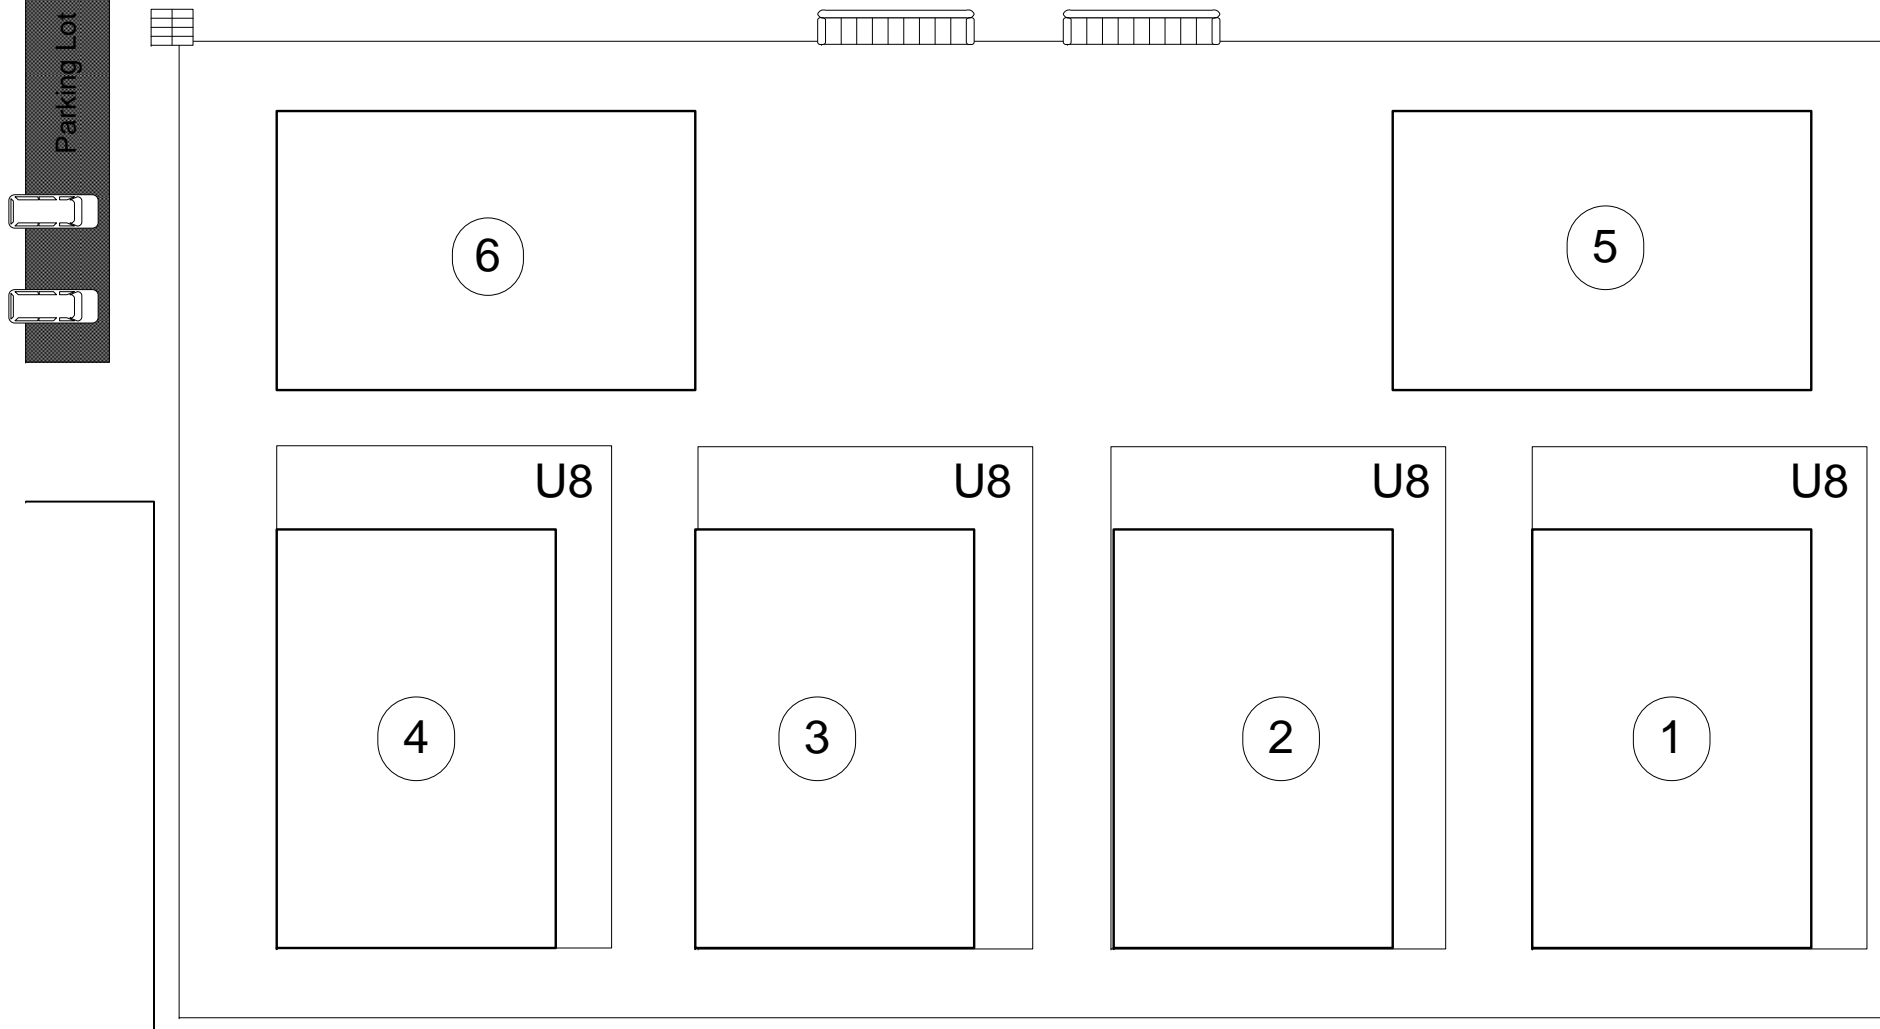

School

Driveway

# Franklin Youth Soccer Association Instructional Division Lower Keller-Sullivan Field Area

six 50ft x 75ft fields and four 60ft x 90ft fields

300ft by 175ft usable surface area  
15' - 4' - 0" (2011)  
Rev. 4/24/11  
Layout 'B'